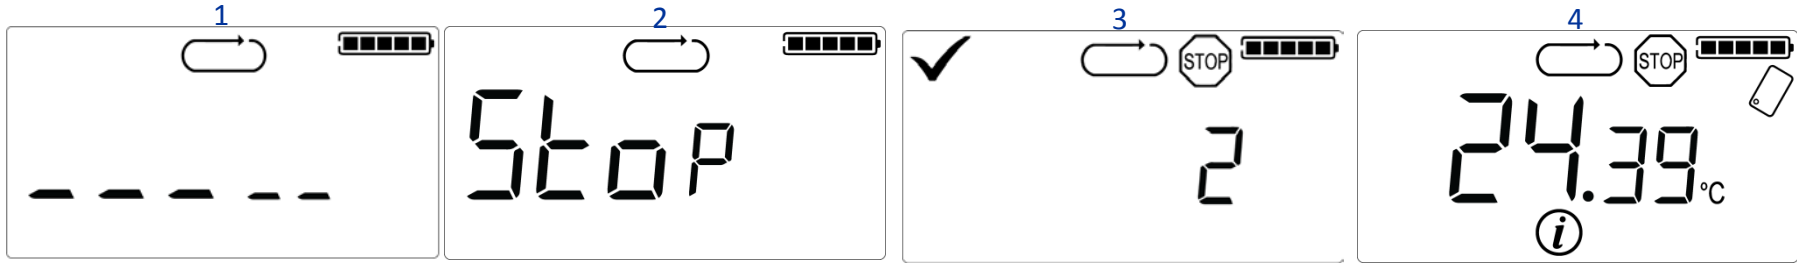

Stop

When product integrity counts...
Manufacturers of laboratory calibrated temperature and humidity data loggers, real-time monitoring and cold chain solutions