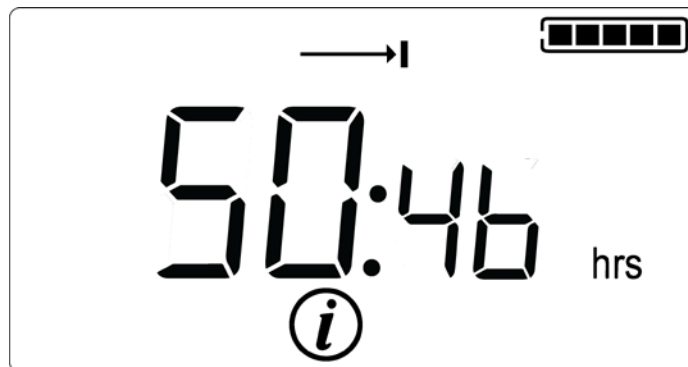

Upper Limit

Minimum & Maximum

Minimum Temperature

Maximum Temperature

When product integrity counts...

Manufacturers of laboratory calibrated temperature and humidity data loggers, real-time monitoring and cold chain solutions

Mean Temperature

Time Monitoring

In this example time shown is hours & minutes

When product integrity counts...

Manufacturers of laboratory calibrated temperature and humidity data loggers, real-time monitoring and cold chain solutions